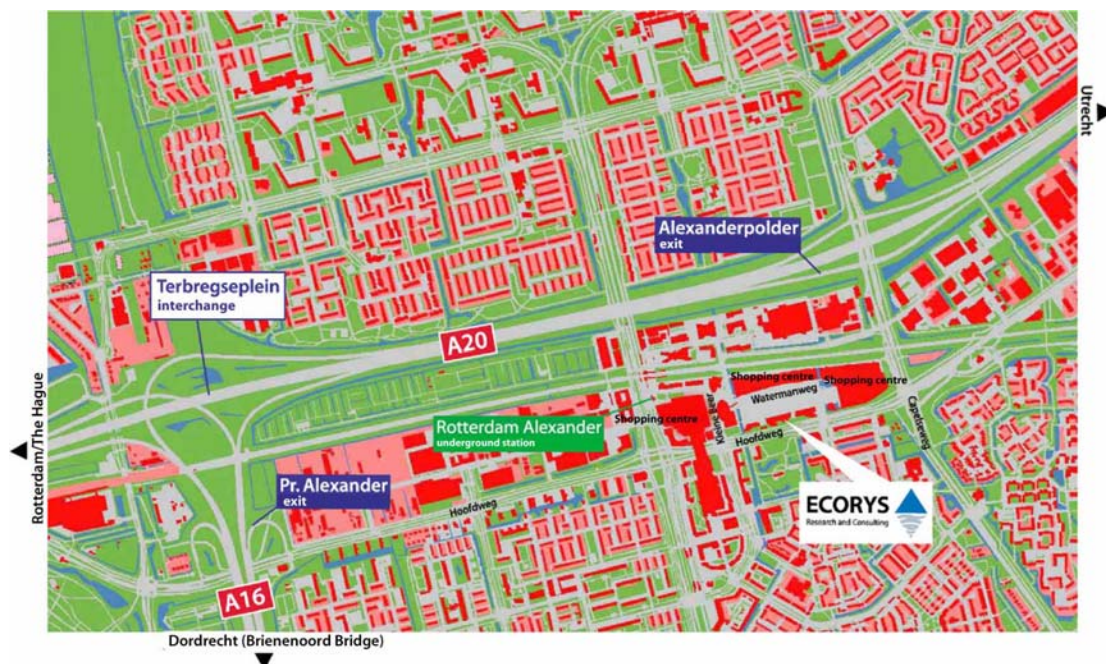

## Route description ECORYS Nederland

Watermanweg 44, 3067 GG Rotterdam, the Netherlands, tel. +31 (0)10-453 88 00

### Via the A20 motorway

- Head towards *Pr. Alexander / Alexandrium* at the first set of traffic lights.
- Turn right at the next set of traffic lights. You are now on the Hoofdweg road. Stay in the middle lane.
- Turn right at the second set of traffic lights. You are now on a road called Kleine Beer.
- Follow this road and turn right at the T-Junction (at the Burger King).
- The second building on the right (no. 44) is the office of ECORYS Nederland.

#### Via the A16 motorway from Dordrecht

- After the Brienoord Bridge, take the *Pr. Alexander / Hillegersberg* exit (exit 27).
- Turn left in the direction of *Pr. Alexander / Alexandrium* at the traffic lights at the end of the sliproad. You are now on the Hoofdweg road.
- Go straight on past 4 sets of traffic lights, passing under a shopping arcade (Alexandrium).
- After the shopping arcade, turn left at the traffic lights. You are now on a road called Kleine Beer.
- Follow this road and turn right at the T-Junction (at the Burger King).
- The second building on the right (no. 44) is the office of ECORYS Nederland.